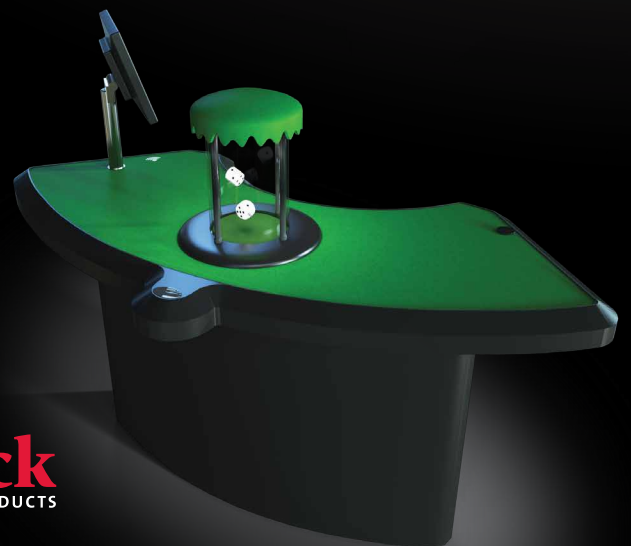

TWO WAYS TO PLAY

Different jurisdictions often have different regulations regarding the types of gaming operations allowed. Diamond Craps offers two modes of operation so you can comply with local standards:

- **Automated** — Automation has long been a driving force behind Interblock gaming devices. A fully automated, full-featured version of Diamond Craps fits neatly in any casino or gaming hall, and is especially useful in venues where live, dealer-operated table games are not allowed.
- **Dealer Assist** — Diamond Dealer Assist Craps lets players place wagers through individual Play Stations, while the game is conducted on an electronic dice shaker operated by a real, live croupier. The dealer assist version can also be run using real dice (non-RFID) on a standard craps table with only the wagers and payouts being conducted at the Play Station.

interblock
LUXURY GAMING PRODUCTS

www.interblockgaming.com