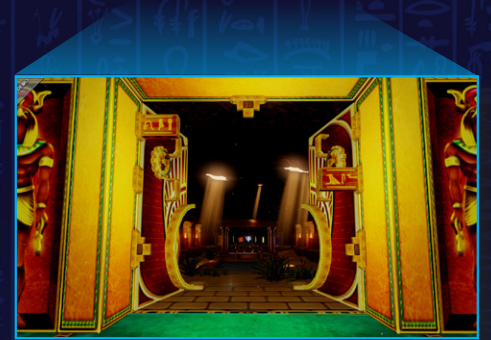

The brilliant 3D image quality offers high-resolution, color fidelity, brightness, and true 3D depth without the need to wear special glasses, making it a first on the casino floor. This 3D experience uses a glasses-free 3D display (True 3D) designed exclusively for GTECH for the gaming industry by SeeFront.

Three Sphinx symbols in the base game trigger the Sphinx Bonus selection: the higher the bet, the bigger the selection of bonuses to choose from in this unique take on buy-a-feature. All bonuses leverage the 3D technology to enhance the gaming experience, and game play is radically transformed by using an integrated player eye-tracking system that allows players to move their head to change viewing angles and explore different bonus environments.