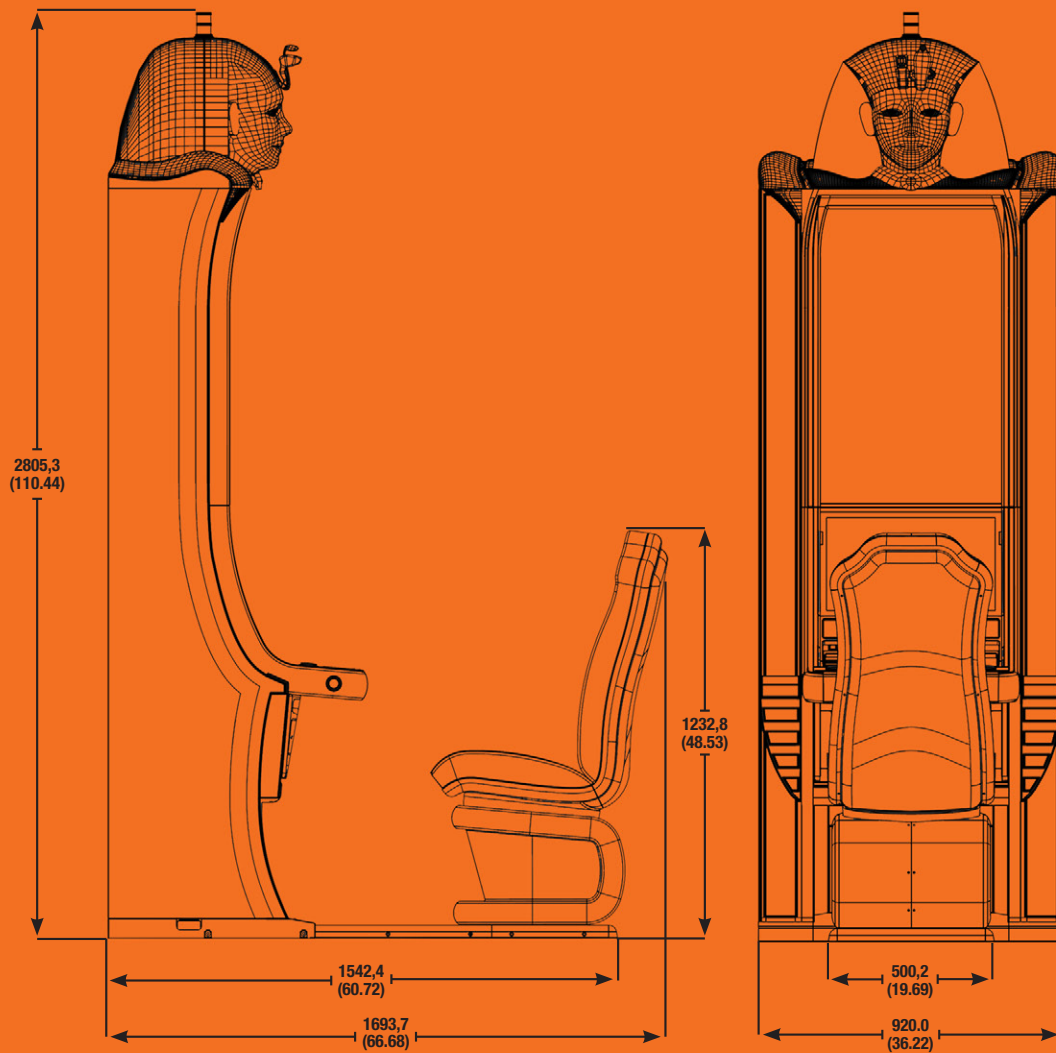

GTECH

SPIELO™

United States Casino Markets 1.800.864.7670 or 702.896.8500
Canada and International 1.800.561.GAME (4263) or 506.878.6000 | casino.gaming@spielo.com

© 2013 GTECH or its affiliates. All rights reserved. The GTECH trademark and logo are trademarks owned by GTECH Corporation.
All other trademarks and logos noted herein are trademarks owned by Spielo International.