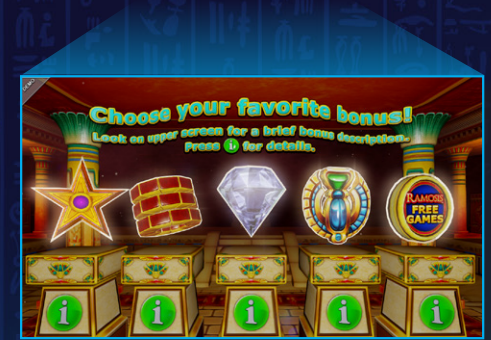

The brilliant 3D image quality offers high-resolution, color fidelity, brightness, and true 3D depth without the need to wear special glasses, making it a first on the casino floor. This 3D experience uses a glasses-free 3D display (True 3D) designed exclusively for GTECH for the gaming industry by SeeFront.

Three Sphinx symbols in the base game trigger the Sphinx Bonus selection: the higher the bet, the bigger the selection of bonuses to choose from in this unique take on buy-a-feature. All bonuses leverage the 3D technology to enhance the gaming experience, and game play is radically transformed by using an integrated player eye-tracking system that allows players to move their head to change viewing angles and explore different bonus environments.

Three Sphinx symbols on reels two, three, and four trigger the Sphinx Bonus. Players travel up to the Sphinx pyramid in this Bonus Selection Segment in an immersive real-time rendered 3D scene.

DIAMONDS CHAMBER BONUS
Players pick from a selection of diamonds to reveal credits, multipliers, or extra rounds during four rounds of game play.